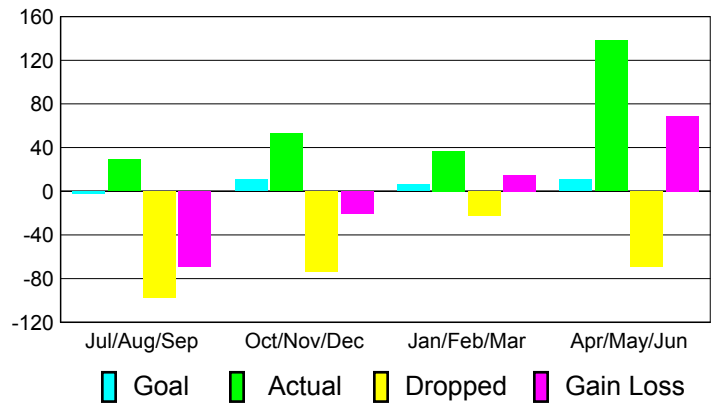

Membership Results 2010-2011

Goal, New, Dropped, Gain/Loss

Comparison of Membership Gain/Loss

Current Year Compared to the Previous Year